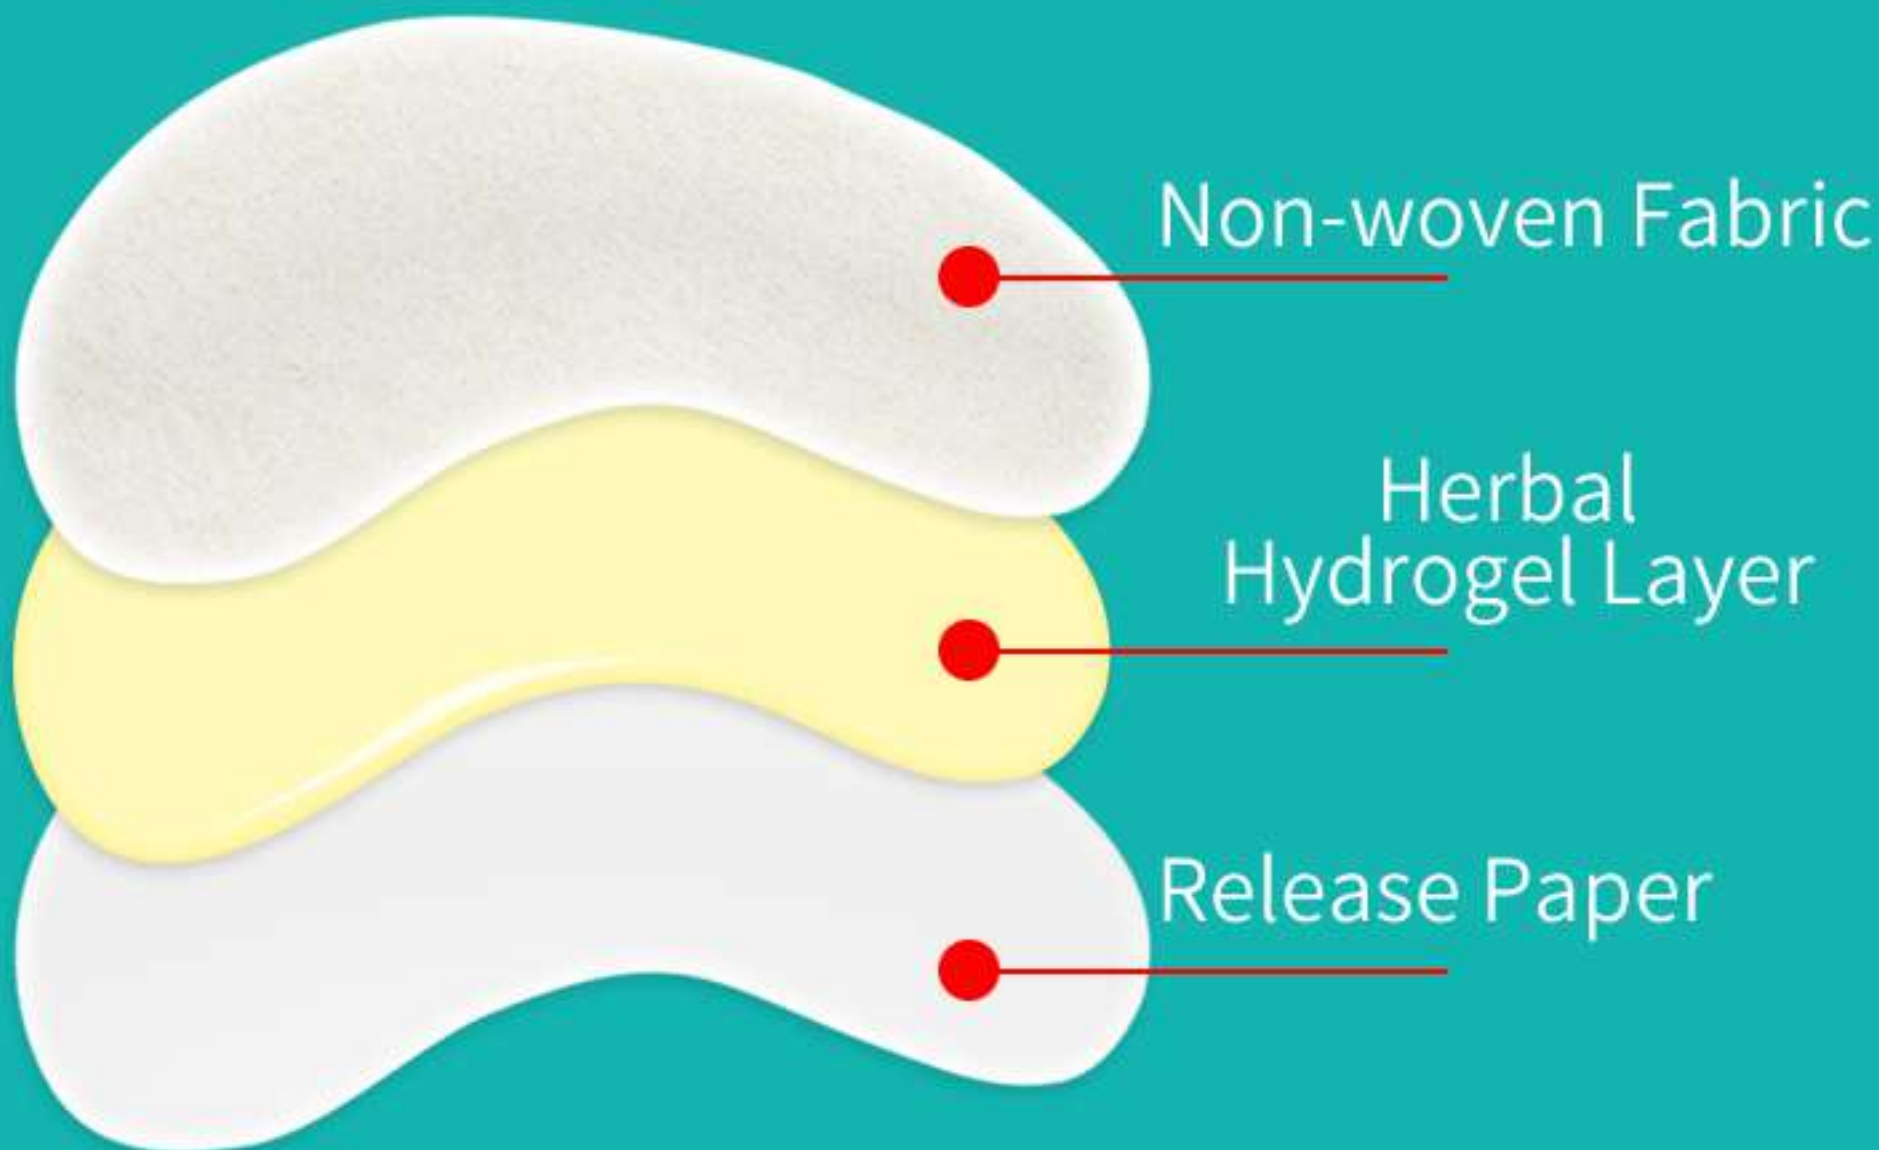

Health care eye patch

E

20 Patches Box

HEALTH CARE EYE PATCH

Safety Without
Stimulation

Herbal
Essence

Deeply
Nourish

Chilled
Soothing

Product Structure

Main Ingredient

Chrysanthemum

Groundsel

Blueberry

Mint

Semen
Cassiae

Radix
Angelicae